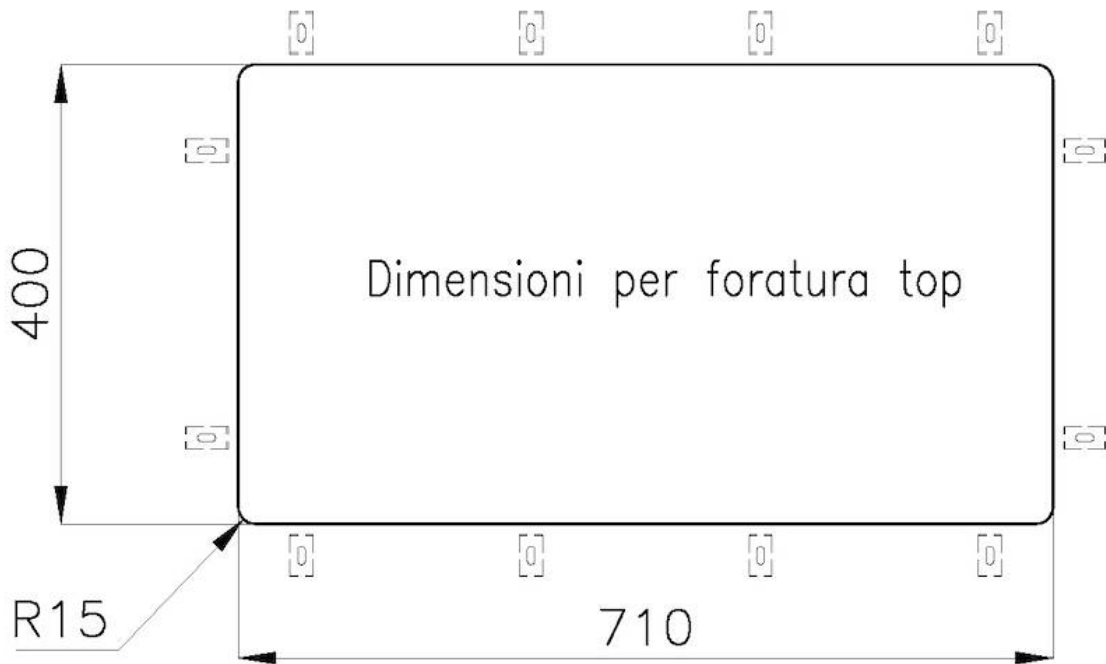

OPTIONAL ACCESSORIES