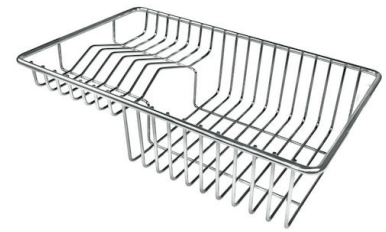

## OPTIONAL ACCESSORIES

**Cestello inox**  
8612 000

**Glass chopping board**  
8631 300

**HPDE Chopping board**  
8657 001

**HPDE Twin chopping board**  
8644 101

**Stainless steel plate rack**  
8100 154

**Stainless steel plate rack**  
8100 303  
\* only in combination with the accessory  
8644 101

**Stainless steel plate rack**  
8100 201

**White bowl**  
8153 100

**Black grid**  
8100 617

**Graters kit with ring-holder and  
food collection tray**  
8159 101  
\* only in combination with the accessory  
8644 101